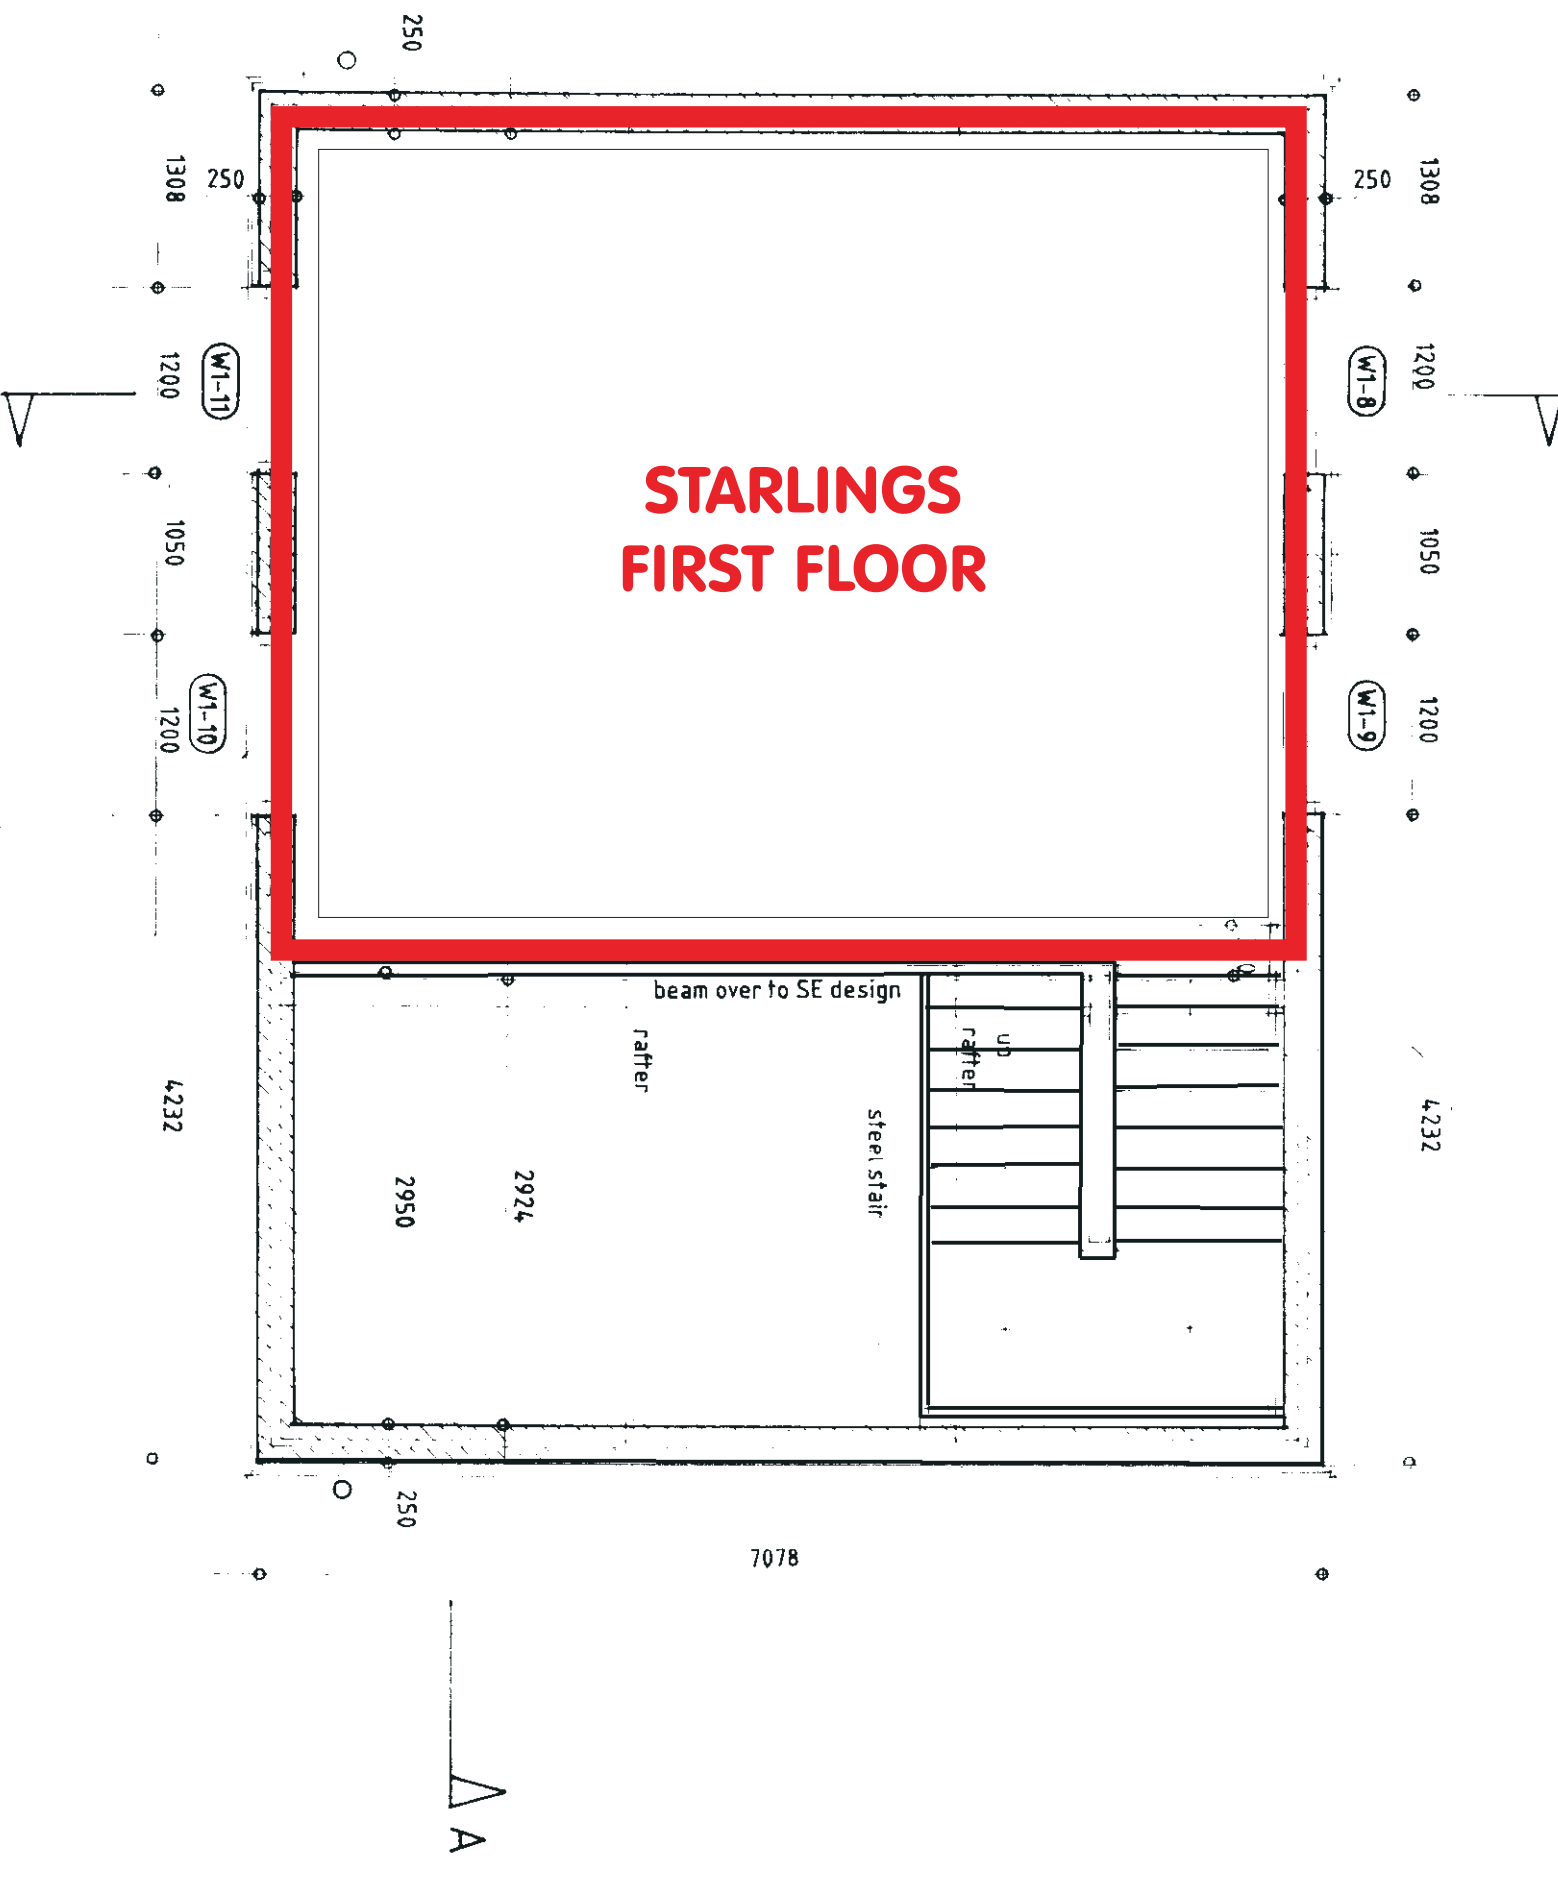

STARLINGS FIRST FLOOR

7078

A
A

TOILET

OFFICE

**STARLINGS
MAIN
ROOM**

door with Fire Exit sign
and push pad opening keyless
operation from inside